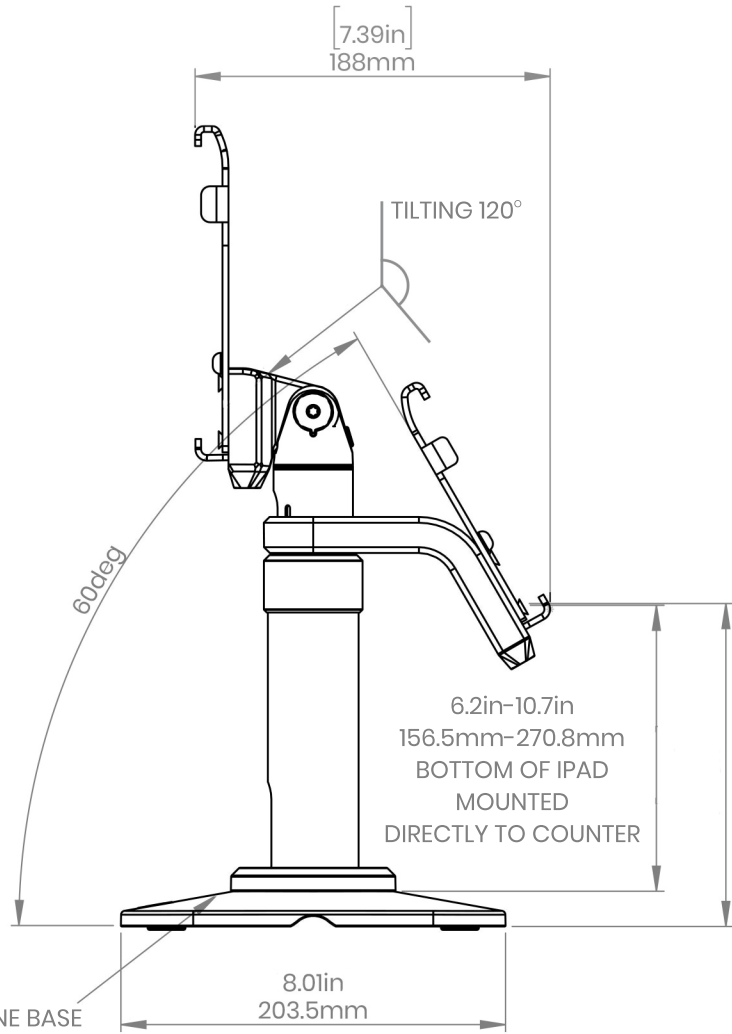

V-Bracket

SKU	Weight	Date	Version
Depends on tablet model		18.11.20	V01

7.0in-11.5in
177.5mm-291.8mm
BOTTOM OF IPAD
WITH FREE STANDING
BASE