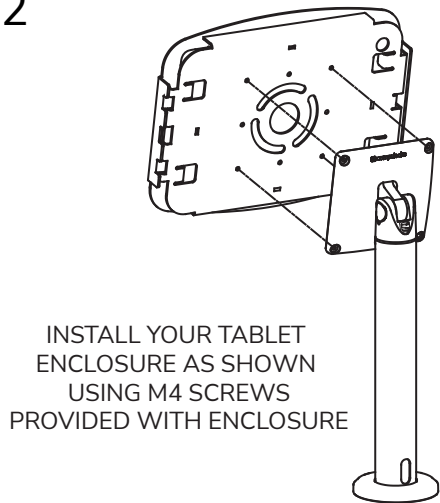

Assembly Instructions

Installation On Counter Top

1

2

3

4

IN THE BOX

Hardware Kit

Fixed Pole Stand

ACCESSORIES

Adhesive Base

Single Add On Bracket

Free Standing Base

Assembly Instructions

Installation Below Counter

1