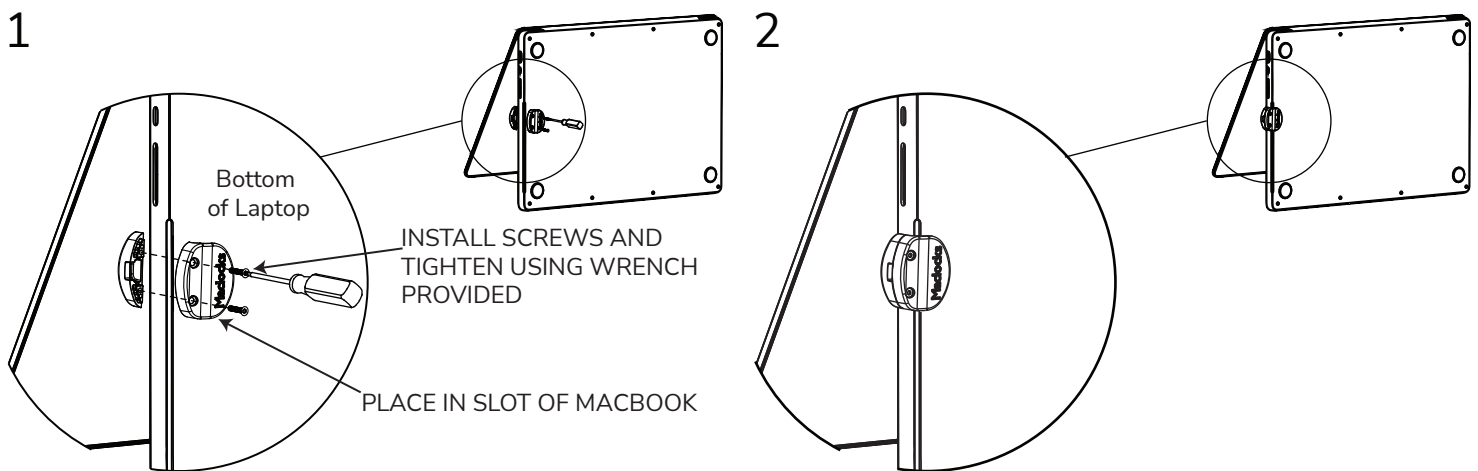

Assembly Instructions

IN THE BOX

Torx driver T-7

Attachment Screws
(Only two screws are required)

Ledge two parts

MacBook Pro (16-inch, 2021) Ledge Adapter

SKU:MBPR16LDG02

Assembly Instructions

IN THE BOX

Torx driver T-7

Attachment Screws
(Only two screws are required)

Ledge two parts

MacBook Air (13-inch, 2021) Ledge Adapter

SKU:MBALDG03

Assembly Instructions

- 1** REMOVE SCREW ON THE RIGHT SIDE OF THE LAPTOP USING SCREWDRIVER PROVIDED

- 2** INSTALL LEDGE WHILE THE **LAPTOP'S LID IS OPEN** WITH THE SCREW PROVIDED

IN THE BOX

Screwdriver

Attachment Screws
(Only one screw is required)

Ledge

MacBook Air (13-inch, 2021) Ledge Adapter

SKU:MBALDG03