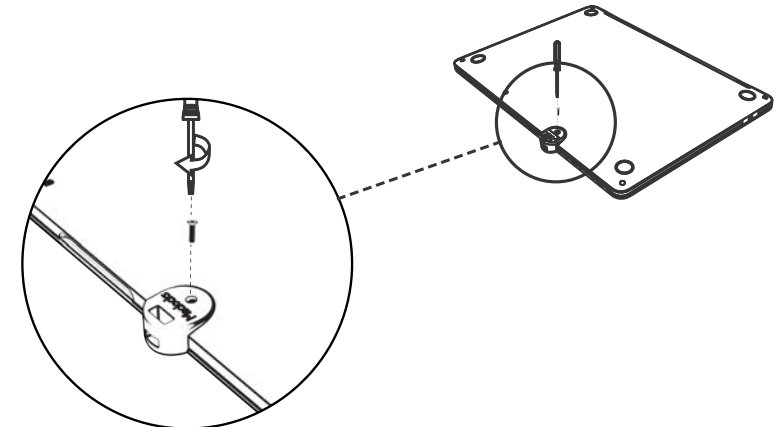

Assembly Instructions

- 1** REMOVE SCREW ON THE RIGHT SIDE OF THE LAPTOP USING SCREWDRIVER PROVIDED

- 2** INSTALL LEDGE WHILE THE **LAPTOP'S LID IS OPEN** WITH THE SCREW PROVIDED

IN THE BOX

Screwdriver

Attachment Screws
(Only one screw is required)

Ledge

Universal Ledge Security Lock Adapter

SKU: UNVMBPRLDG01

Assembly Instructions

1

REMOVE ONE OF THE TWO FRONTAL SCREWS

2

ALIGN THE "LEDGE" WITH THE SCREW HOLE AND FASTEN WITH SUPPLIED SCREW

IN THE BOX

Screwdriver

Fastening Screws

"Ledge" Lock Slot Adapter