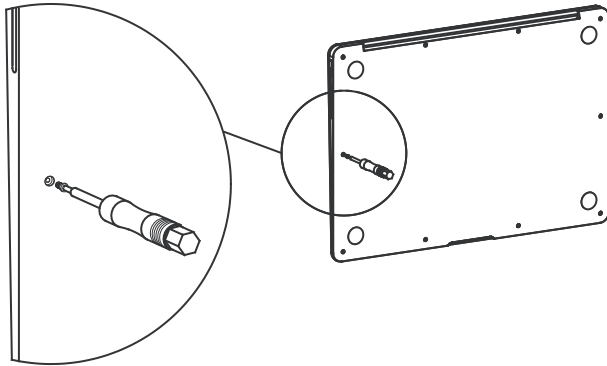

Assembly Instructions

IN THE BOX

Torx driver T-7

Attachment Screws
(Only two screws are required)

Ledge two parts

MacBook Pro (16-inch, 2021) Ledge Adapter

SKU:MBPR16LDG02

Assembly Instructions

IN THE BOX

Torx driver T-7

Attachment Screws
(Only two screws are required)

Ledge two parts

MacBook Air (13-inch, 2021) Ledge Adapter

SKU:MBALDG03

Assembly Instructions

- 1** REMOVE SCREW ON THE RIGHT SIDE OF THE LAPTOP USING SCREWDRIVER PROVIDED

- 2** INSTALL LEDGE WHILE THE **LAPTOP'S LID IS OPEN** WITH THE SCREW PROVIDED

IN THE BOX

Screwdriver

Attachment Screws
(Only one screw is required)

Ledge

MacBook Air (13-inch, 2021) Ledge Adapter

SKU:MBALDG03

Assembly Instructions

- 1** REMOVE SCREW ON THE RIGHT SIDE OF THE LAPTOP USING SCREWDRIVER PROVIDED

- 2** INSTALL LEDGE WHILE THE **LAPTOP'S LID IS OPEN** WITH THE SCREW PROVIDED

IN THE BOX

Screwdriver

Attachment Screws
(Only one screw is required)