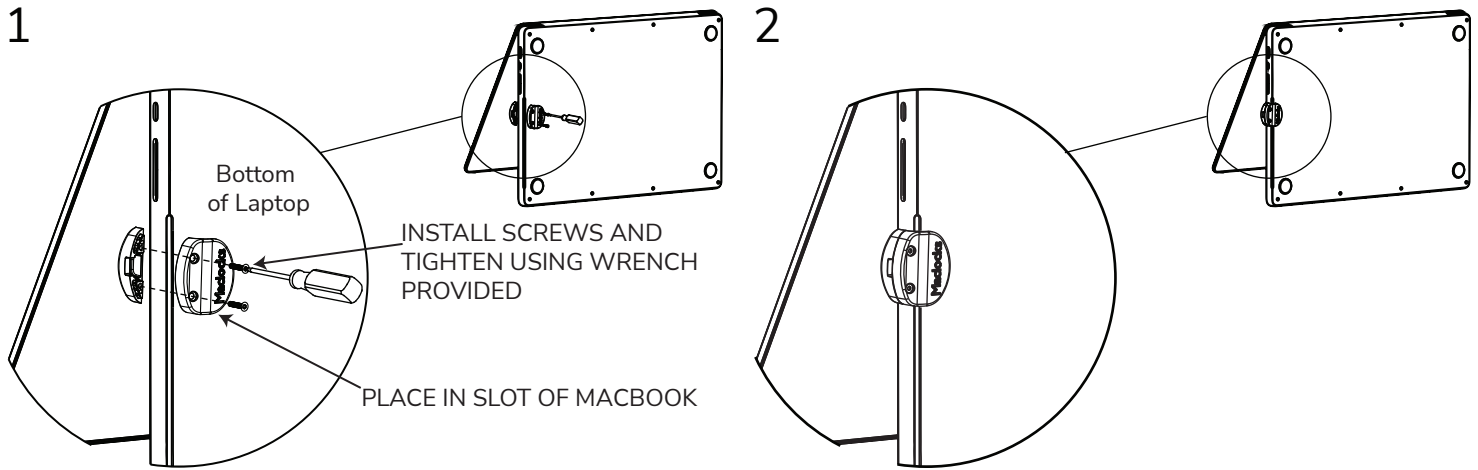

MacBook Pro (14-inch, 2021) Ledge Adapter

SKU:MBPR14LDG01

Assembly Instructions

IN THE BOX

Torx driver T-7

Attachment Screws
(Only two screws are required)

Ledge two parts

MacBook Pro (14-inch, 2021) Ledge Adapter

SKU:MBPR14LDG01

Assembly Instructions

IN THE BOX

Torx driver T-7

Attachment Screws
(Only two screws are required)

Ledge two parts

MacBook Pro (16-inch, 2021) Ledge Adapter

SKU:MBPR16LDG02

Assembly Instructions

IN THE BOX

Torx driver T-7

Attachment Screws
(Only two screws are required)

Ledge two parts

MacBook Pro (16-inch, 2021) Ledge Adapter

SKU:MBPR16LDG02

Assembly Instructions

IN THE BOX

Torx driver T-7

Attachment Screws
(Only two screws are required)

Ledge two parts

MacBook Air (13-inch, 2021) Ledge Adapter

SKU:MBALDG03

Assembly Instructions

- 1** REMOVE SCREW ON THE RIGHT SIDE OF THE LAPTOP USING SCREWDRIVER PROVIDED