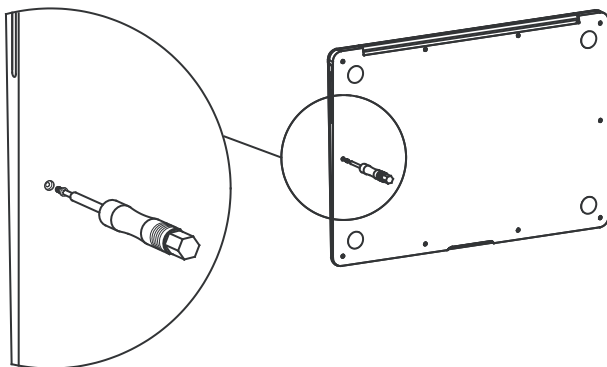

IN THE BOX

Torx driver T-7

Attachment Screws
(Only two screws are required)

Ledge two parts

MacBook Air (13-inch, 2021) Ledge Adapter

SKU:MBALDG03

Assembly Instructions

- 1** REMOVE SCREW ON THE RIGHT SIDE OF THE LAPTOP USING SCREWDRIVER PROVIDED

- 2** INSTALL LEDGE WHILE THE **LAPTOP'S LID IS OPEN** WITH THE SCREW PROVIDED

IN THE BOX

Screwdriver

Attachment Screws
(Only one screw is required)

Ledge

MacBook Air (13-inch, 2021) Ledge Adapter

SKU:MBALDG03

Assembly Instructions

- 1** REMOVE SCREW ON THE RIGHT SIDE OF THE LAPTOP USING SCREWDRIVER PROVIDED

- 2** INSTALL LEDGE WHILE THE **LAPTOP'S LID IS OPEN** WITH THE SCREW PROVIDED

IN THE BOX

Screwdriver

Attachment Screws
(Only one screw is required)

Ledge

Universal Ledge Security Lock Adapter

SKU: UNVMBPRLDG01

Assembly Instructions

1

REMOVE ONE OF THE TWO FRONTAL SCREWS

2

ALIGN THE "LEDGE" WITH THE SCREW HOLE AND FASTEN WITH SUPPLIED SCREW