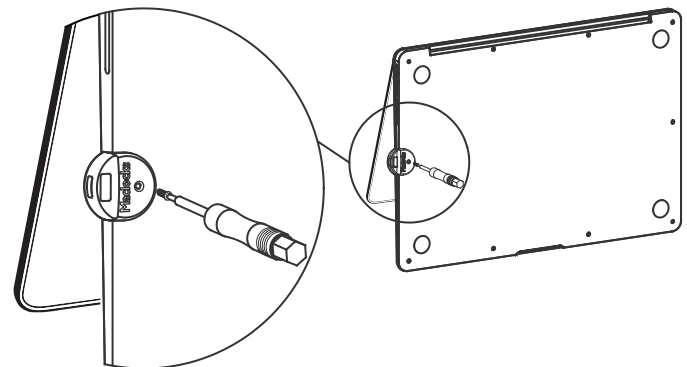

IN THE BOX

Torx driver T-7

Attachment Screws
(Only two screws are required)

Ledge two parts

MacBook Air (13-inch, 2021) Ledge Adapter

SKU:MBALDG03

Assembly Instructions

- 1** REMOVE SCREW ON THE RIGHT SIDE OF THE LAPTOP USING SCREWDRIVER PROVIDED

- 2** INSTALL LEDGE WHILE THE **LAPTOP'S LID IS OPEN** WITH THE SCREW PROVIDED

IN THE BOX

Screwdriver

Attachment Screws
(Only one screw is required)

Ledge

MacBook Air (13-inch, 2021) Ledge Adapter

SKU:MBALDG03

Assembly Instructions

- 1** REMOVE SCREW ON THE RIGHT SIDE OF THE LAPTOP USING SCREWDRIVER PROVIDED

- 2** INSTALL LEDGE WHILE THE **LAPTOP'S LID IS OPEN** WITH THE SCREW PROVIDED

IN THE BOX

Screwdriver

Attachment Screws
(Only one screw is required)

Ledge

Universal Ledge Security Lock Adapter

SKU: UNVMBPRLDG01

Assembly Instructions

1

REMOVE ONE OF THE TWO FRONTAL SCREWS

2

ALIGN THE "LEDGE" WITH THE SCREW HOLE AND FASTEN WITH SUPPLIED SCREW