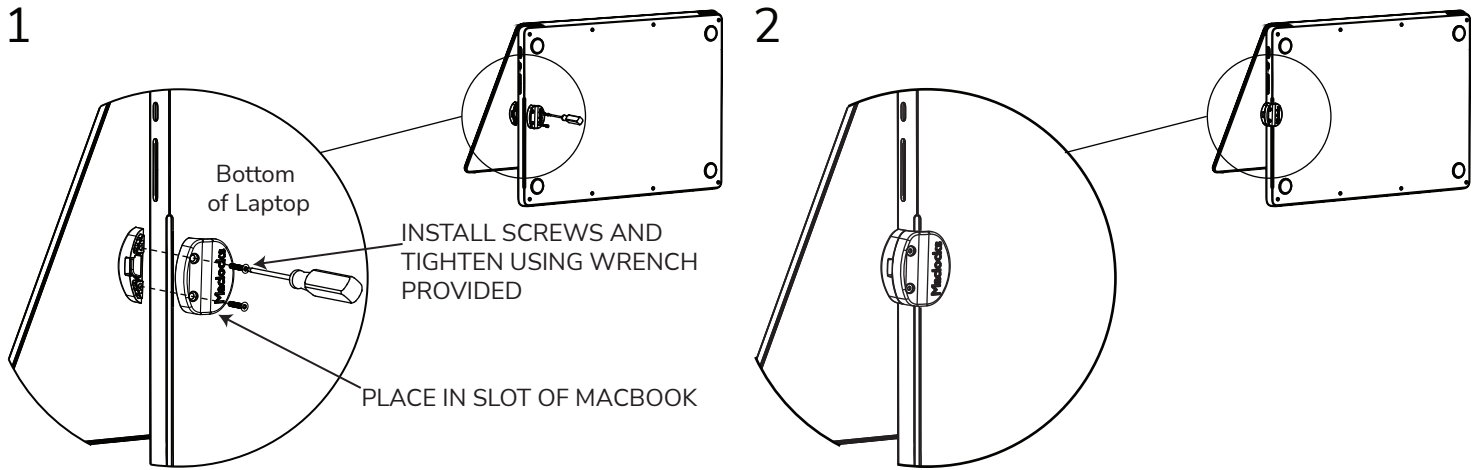

MacBook Pro (14-inch, 2021) Ledge Adapter

SKU:MBPR14LDG01

Assembly Instructions

IN THE BOX

Torx driver T-7

Attachment Screws
(Only two screws are required)

Ledge two parts

MacBook Pro (14-inch, 2021) Ledge Adapter

SKU:MBPR14LDG01

Assembly Instructions

IN THE BOX

Torx driver T-7

Attachment Screws
(Only two screws are required)

Ledge two parts

MacBook Pro (16-inch, 2021) Ledge Adapter

SKU:MBPR16LDG02

Assembly Instructions

IN THE BOX

Torx driver T-7

Attachment Screws
(Only two screws are required)

Ledge two parts

MacBook Pro (16-inch, 2021) Ledge Adapter

SKU:MBPR16LDG02

Assembly Instructions