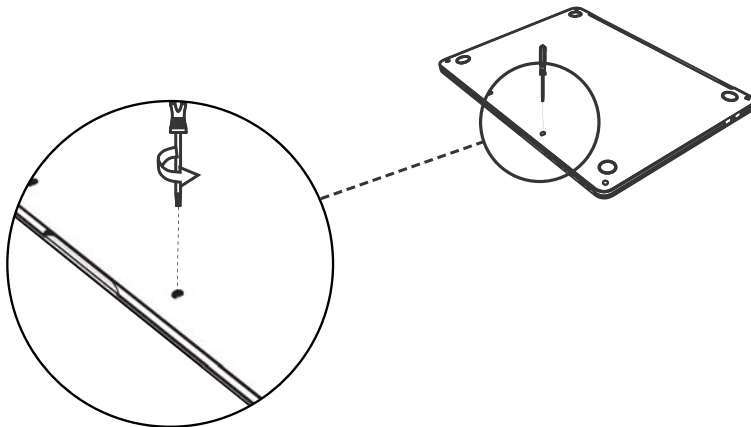

Assembly Instructions

- 1** REMOVE SCREW ON THE RIGHT SIDE OF THE LAPTOP USING SCREWDRIVER PROVIDED

- 2** INSTALL LEDGE WHILE THE **LAPTOP'S LID IS OPEN** WITH THE SCREW PROVIDED

IN THE BOX

Screwdriver

Attachment Screws
(Only one screw is required)

Ledge

Universal Ledge Security Lock Adapter

SKU: UNVMBPRLDG01

Assembly Instructions

1

REMOVE ONE OF THE TWO FRONTAL SCREWS

2

ALIGN THE "LEDGE" WITH THE SCREW HOLE AND FASTEN WITH SUPPLIED SCREW

IN THE BOX

Screwdriver

Fastening Screws

"Ledge" Lock Slot Adapter