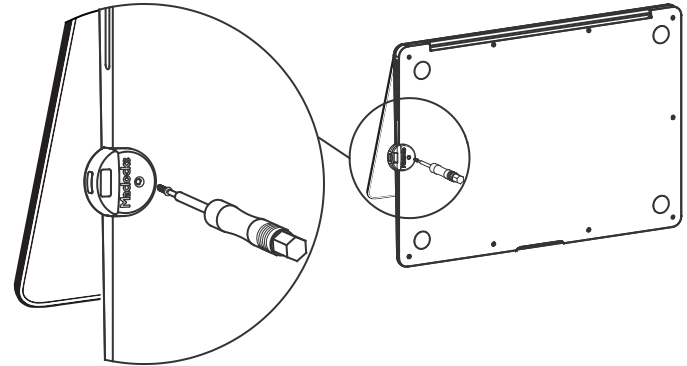

Assembly Instructions

IN THE BOX

Torx driver T-7

Attachment Screws
(Only two screws are required)

Ledge two parts

MacBook Pro (16-inch, 2021) Ledge Adapter

SKU:MBPR16LDG02

Assembly Instructions

IN THE BOX

Torx driver T-7

Attachment Screws
(Only two screws are required)

Ledge two parts

MacBook Air (13-inch, 2021) Ledge Adapter

SKU:MBALDG03

Assembly Instructions

- 1** REMOVE SCREW ON THE RIGHT SIDE OF THE LAPTOP USING SCREWDRIVER PROVIDED

- 2** INSTALL LEDGE WHILE THE **LAPTOP'S LID IS OPEN** WITH THE SCREW PROVIDED

IN THE BOX

Screwdriver

Attachment Screws
(Only one screw is required)

Ledge

MacBook Air (13-inch, 2021) Ledge Adapter

SKU:MBALDG03

Assembly Instructions

- 1** REMOVE SCREW ON THE RIGHT SIDE OF THE LAPTOP USING SCREWDRIVER PROVIDED

- 2** INSTALL LEDGE WHILE THE **LAPTOP'S LID IS OPEN** WITH THE SCREW PROVIDED

IN THE BOX

Screwdriver

Attachment Screws
(Only one screw is required)