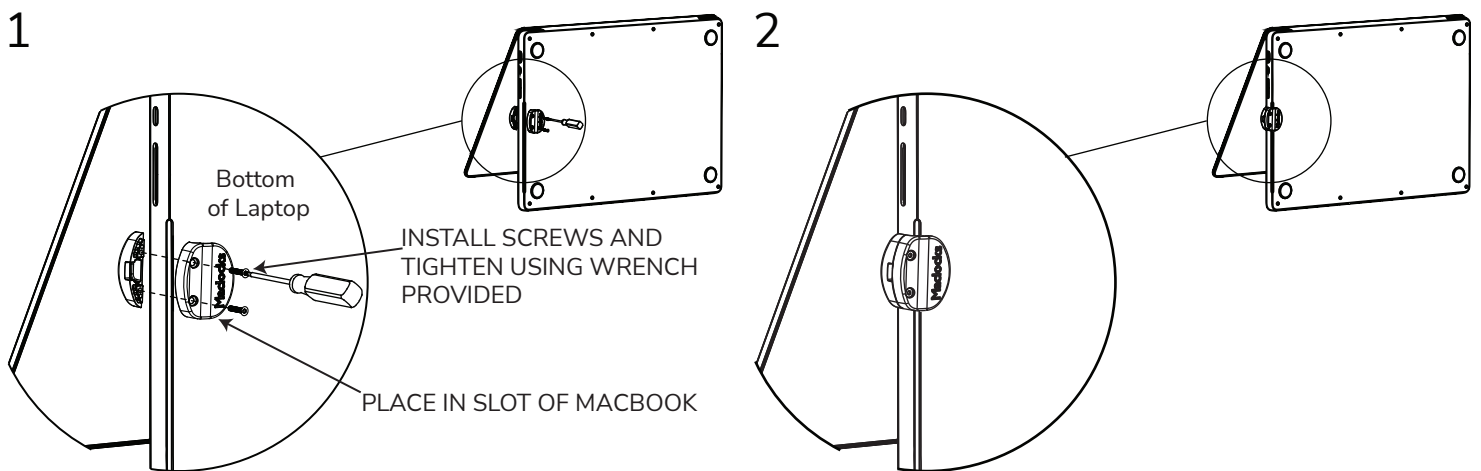

MacBook Pro (14-inch, 2021) Ledge Adapter

SKU:MBPR14LDG01

Assembly Instructions

IN THE BOX

Torx driver T-7

Attachment Screws
(Only two screws are required)

Ledge two parts

MacBook Pro (14-inch, 2021) Ledge Adapter

SKU:MBPR14LDG01

Assembly Instructions

IN THE BOX

Torx driver T-7

Attachment Screws
(Only two screws are required)

Ledge two parts

MacBook Pro (16-inch, 2021) Ledge Adapter

SKU:MBPR16LDG02

Assembly Instructions

IN THE BOX

Torx driver T-7

Attachment Screws
(Only two screws are required)

Ledge two parts

MacBook Pro (16-inch, 2021) Ledge Adapter

SKU:MBPR16LDG02

Assembly Instructions