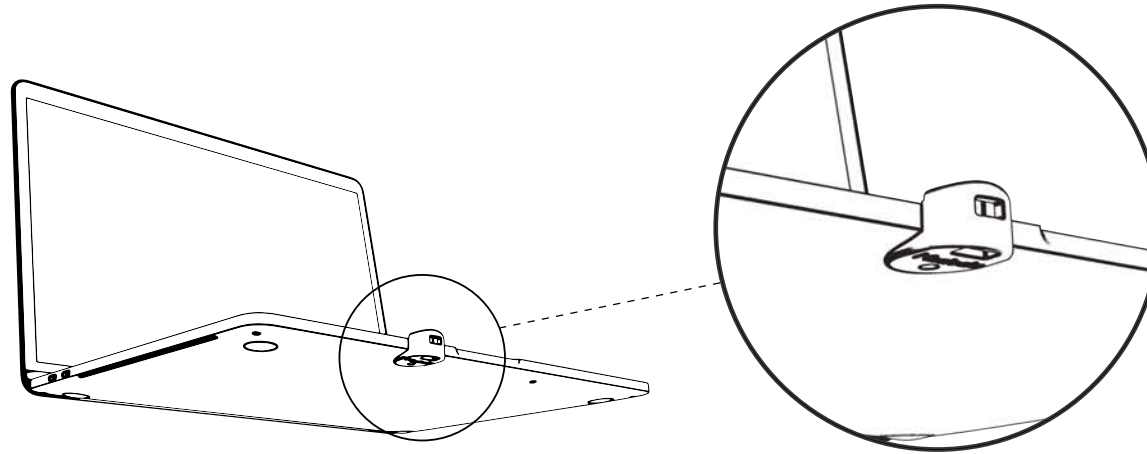

- 2** INSTALL LEDGE WHILE THE **LAPTOP'S LID IS OPEN** WITH THE SCREW PROVIDED

IN THE BOX

Screwdriver

Attachment Screws
(Only one screw is required)

Ledge

MacBook Air (13-inch, 2021) Ledge Adapter

SKU:MBALDG03

Assembly Instructions

- 1** REMOVE SCREW ON THE RIGHT SIDE OF THE LAPTOP USING SCREWDRIVER PROVIDED

- 2** INSTALL LEDGE WHILE THE **LAPTOP'S LID IS OPEN** WITH THE SCREW PROVIDED

IN THE BOX

Screwdriver

Attachment Screws
(Only one screw is required)

Ledge

Universal Ledge Security Lock Adapter

SKU: UNVMBPRLDG01

Assembly Instructions

1

REMOVE ONE OF THE TWO FRONTAL SCREWS

2

ALIGN THE "LEDGE" WITH THE SCREW HOLE AND FASTEN WITH SUPPLIED SCREW