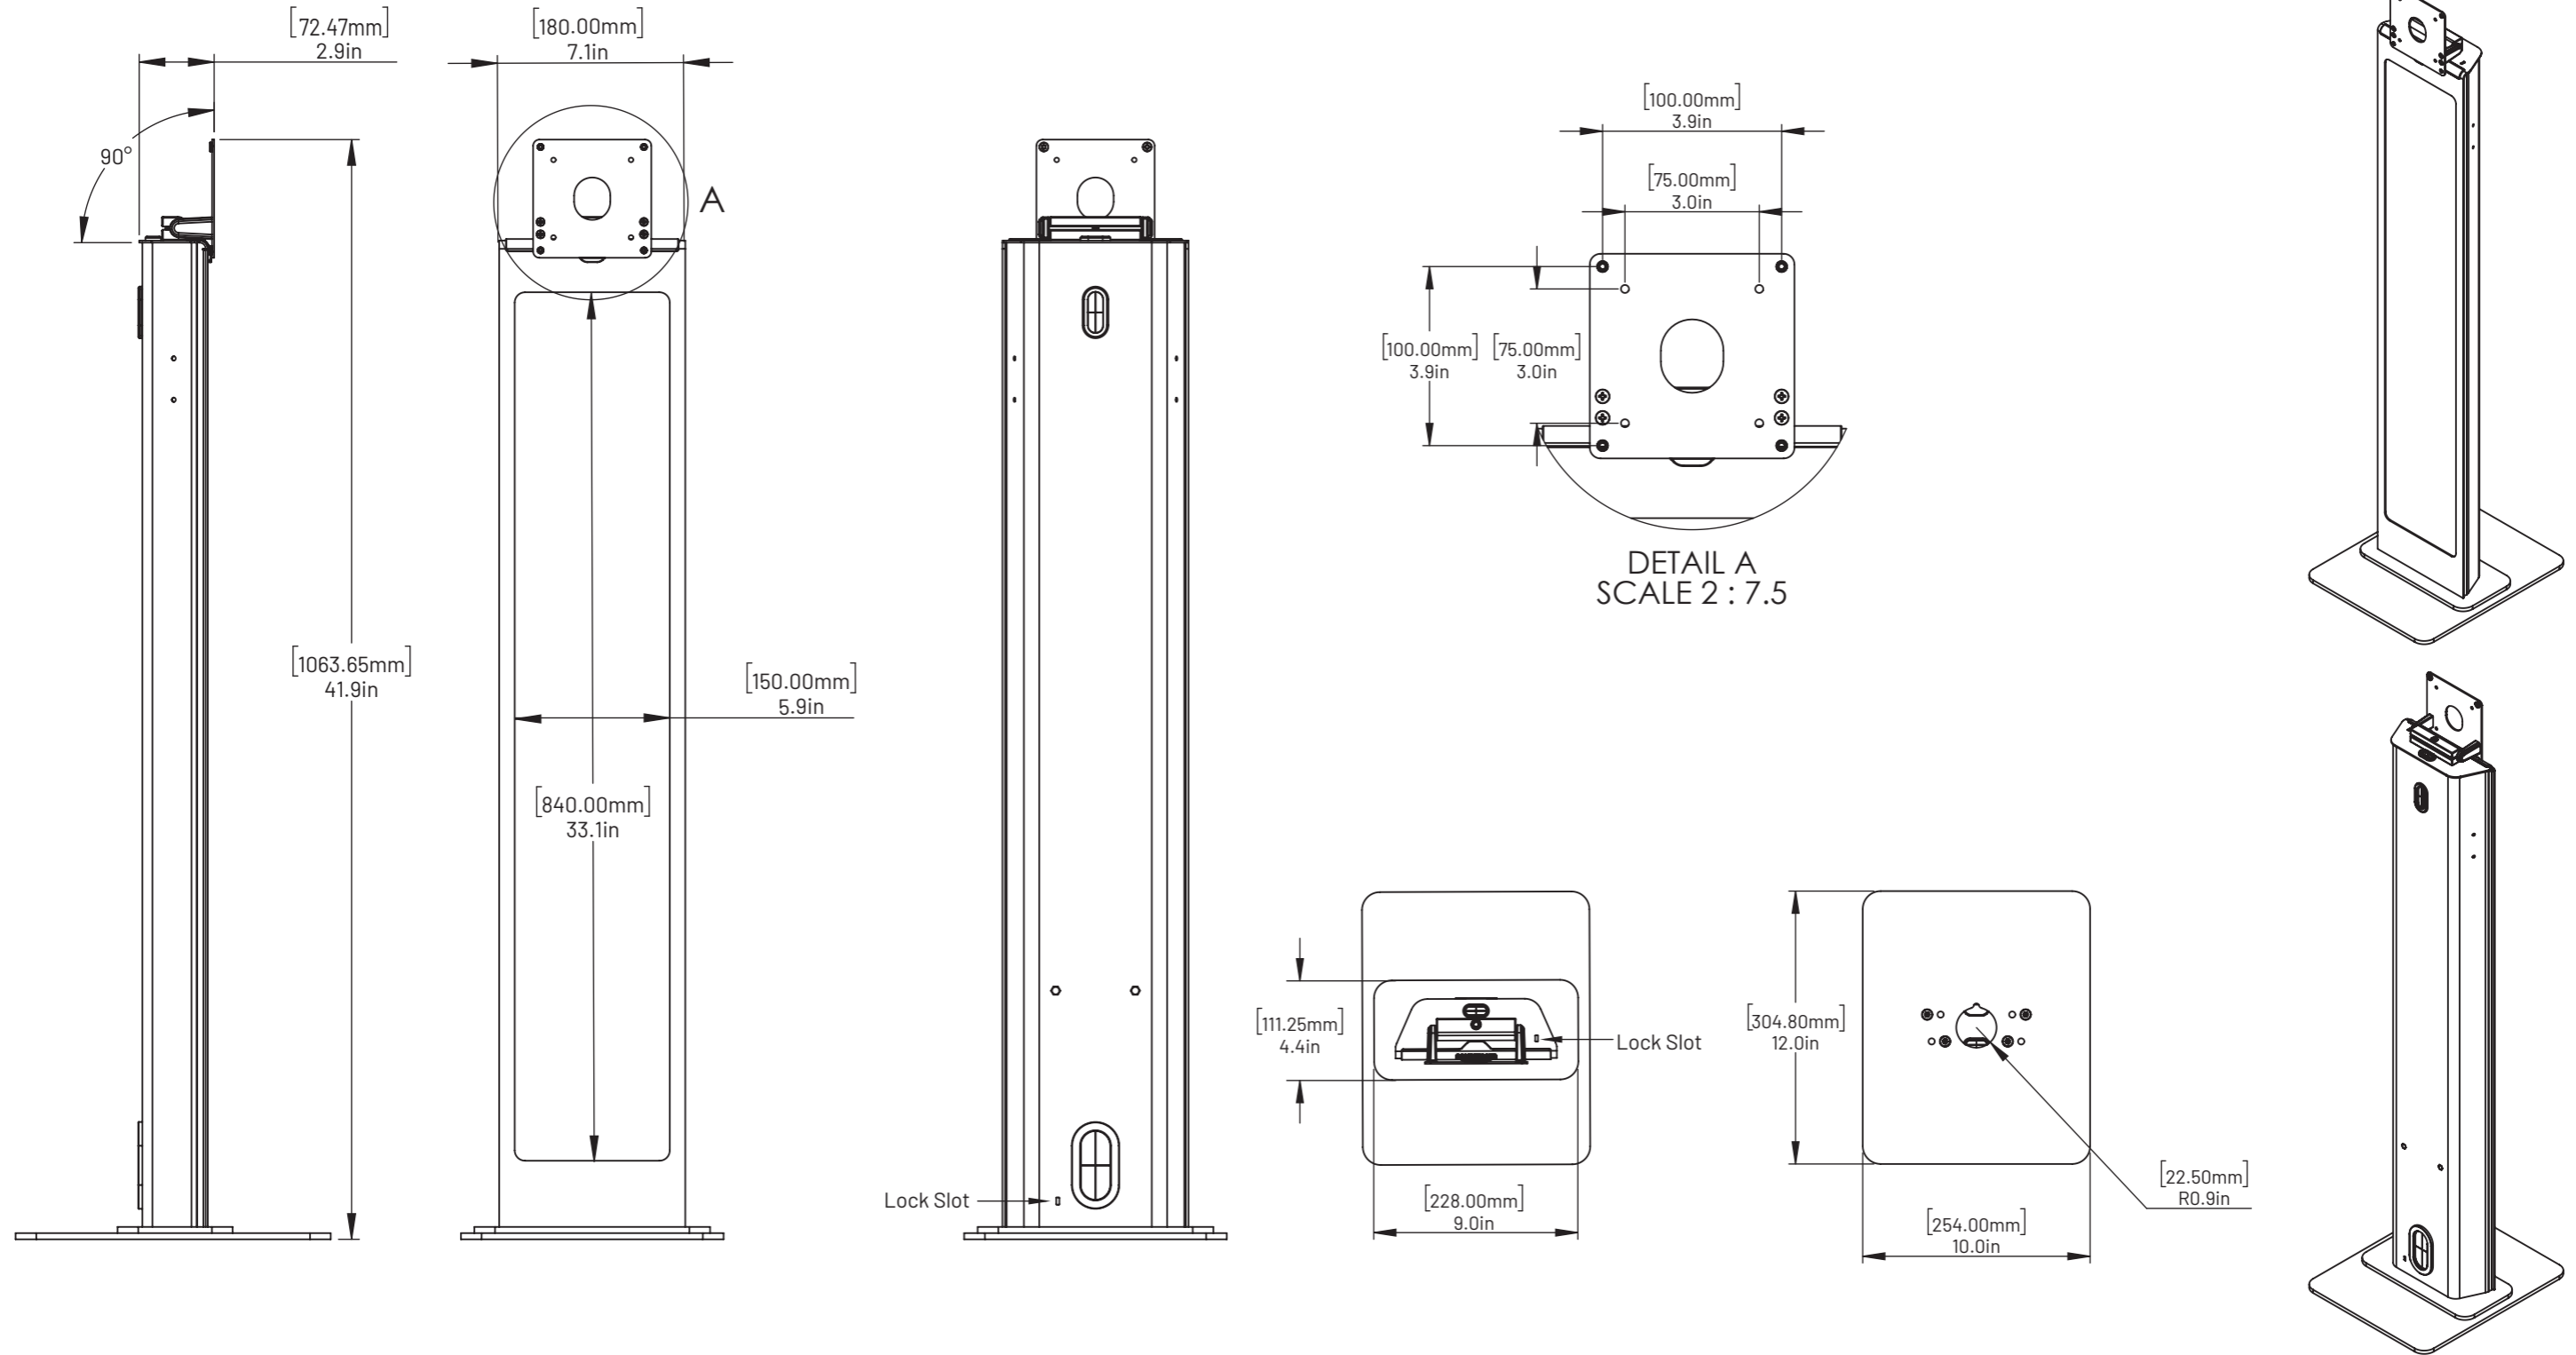

SKU	Weight	Date	Version	Max Load	Max Screen
140B(Black)	18.9lb	04.06.2024	V01	10lb	24"
140W(White)					

BrandMe Double Base Plate

SKU	Weight	Date	Version
LBPB(Black) LBPW(White)	4.9lb	16.07.24	REV C